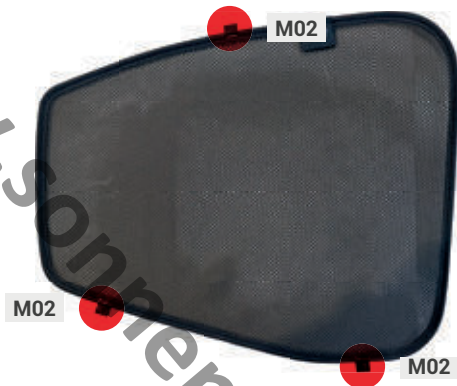

## TOYOTA LAND CRUISER J300 5 DOOR (2021>) TOY-LNCR-5-C

Included Components:

Side Window Shades

Load Area Shades

Tailgate Shades

TOYOTA LAND CRUSIER J300  
5 DOOR (2021>)  
TOY-LNCR-5-C

Side Windows

CLIP PLACEMENT

Side Window Shades - x2

M04

M04

M03

M03

M03 - x4

M04 - x4

01

02

03

04

TOYOTA LAND CRUSIER J300  
5 DOOR (2021>)  
TOY-LNCR-5-C

Load Area Windows

CLIP PLACEMENT

Load Area Shades - x2

M02 - x6

01

02

03

04

TOYOTA LAND CRUSIER J300  
5 DOOR (2021>)  
TOY-LNCR-5-C

Tailgate Window

CLIP PLACEMENT

Tailgate Shades - x2