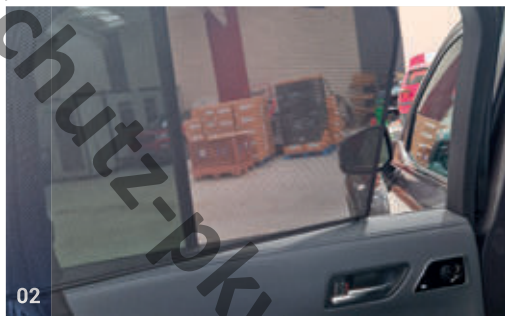

TOYOTA LAND CRUSIER J300
5 DOOR (2021>)
TOY-LNCR-5-C

Side Windows

CLIP PLACEMENT

Side Window Shades - x2

M04

M04

M03

M03

M03 - x4

M04 - x4

01

02

03

04